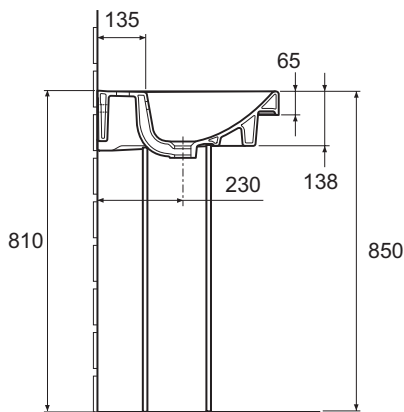

Reach 700 mm vanity top

Large basin with ample space for daily toiletry; single tap hole suitable for monobloc mixer taps; self-supporting wall mounting with fixings included; can be mounted on pedestal or semi pedestal; optional towel rail and feet for additional storage.

Product	18572W Reach 70 cm vanity top, 1 tap hole, 700 mm x 500 mm
Colours/finishes	White (-00)
Material	Vitreous China
Weight (kg)	21 - Basin 11 - Pedestal 6.7 - Semi-pedestal 2.1 - Washstand legs
Fixings	Fixings included
Complimentary items	18565W-00 Pedestal 18566W-00 Semi-pedestal E4727-39R Steel towel rail E4724-39R Steel washstand legs
Design linked items	Reach sanitaryware and furniture
Recommended brassware	Panache, Oblo and Singulier ranges

To order, please use the product code and add the colour/finish reference, eg. -00 for white.

All measurements shown are in millimetres. Sizes are approximate.

P5959