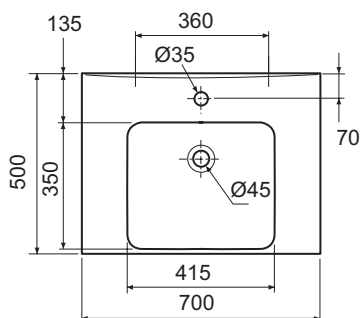

Reach 700 mm vanity top

Large basin with ample space for daily toiletry; single tap hole suitable for monobloc mixer taps; self-supporting wall mounting with fixings included; can be mounted on pedestal or semi pedestal; optional towel rail and feet for additional storage.

Product	18572W Reach 70 cm vanity top, 1 tap hole, 700 mm x 500 mm
Colours/finishes	White (-00)
Material	Vitreous China
Weight (kg)	21 - Basin 11 - Pedestal 6.7 - Semi-pedestal 2.1 - Washstand legs
Fixings	Fixings included
Complimentary items	18565W-00 Pedestal 18566W-00 Semi-pedestal E4727-39R Steel towel rail E4724-39R Steel washstand legs
Design linked items	Reach sanitaryware and furniture
Recommended brassware	Panache, Oblo and Singulier ranges

To order, please use the product code and add the colour/finish reference, eg. -00 for white.

All measurements shown are in millimetres. Sizes are approximate.

P5959